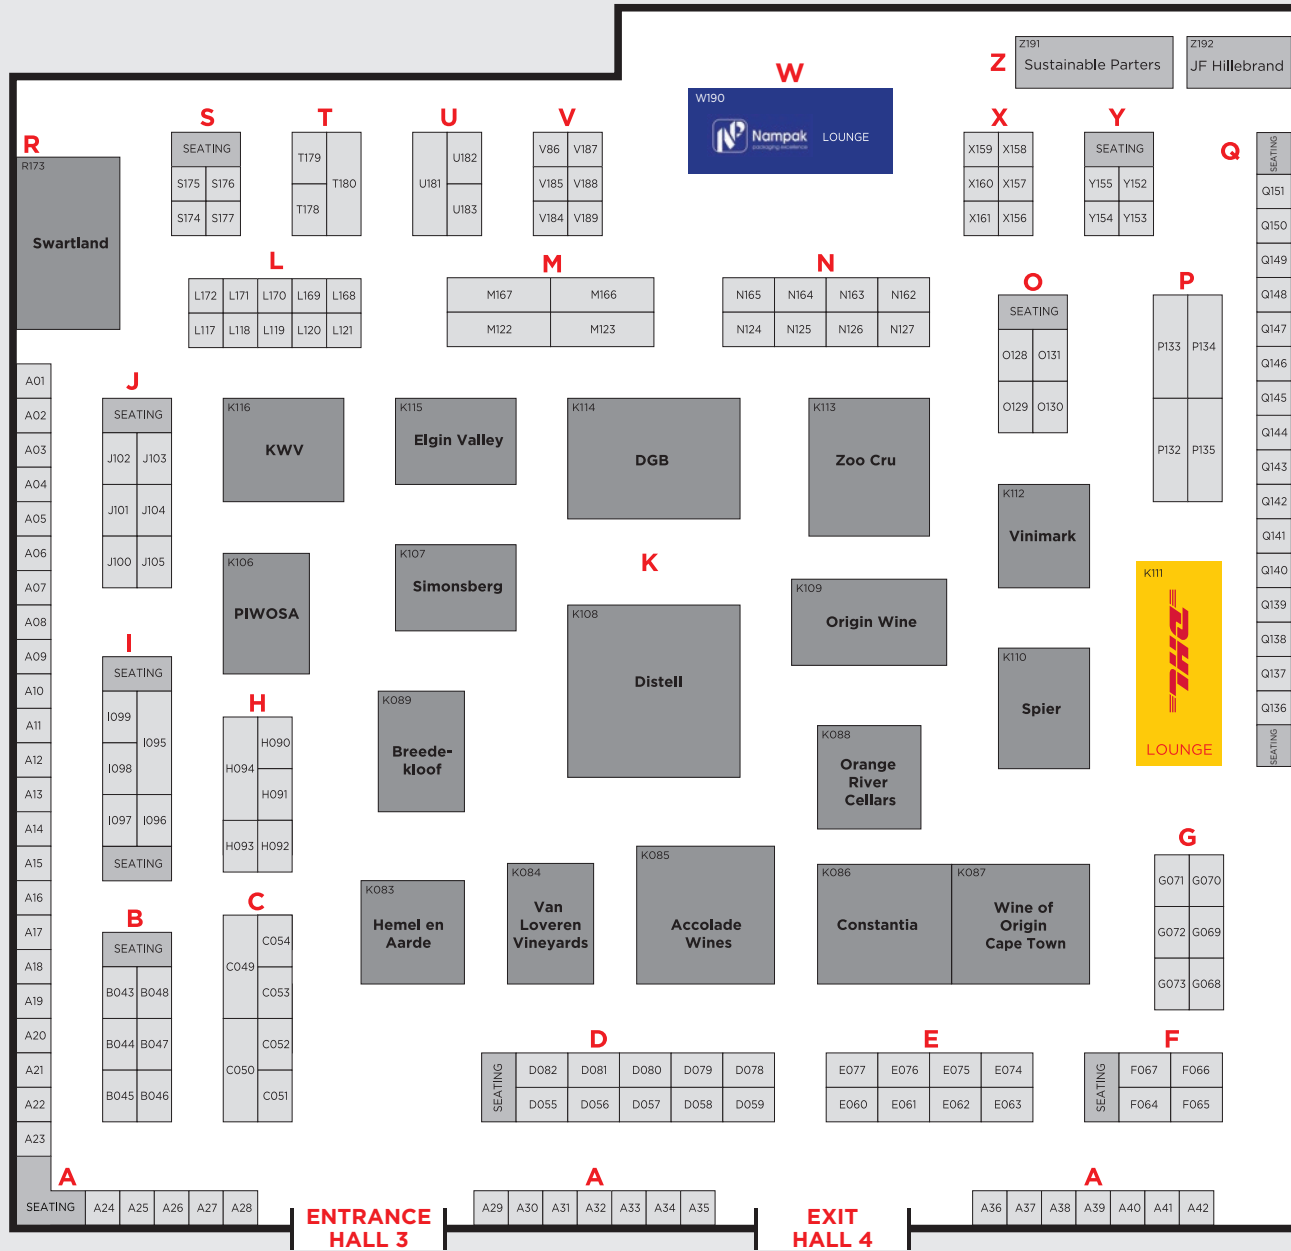

/ 2018 EXHIBITOR FLOORPLAN

...
CAPEWINE
2018

DELIVERED BY
DHL

/ THEME TASTING

/ SPEAKER'S CORNER